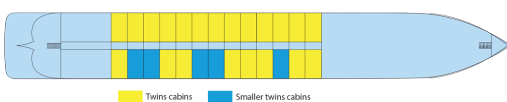

MS Vivaldi

5 anchors - Danube River - 88 cabins

MS Vivaldi

The MS Vivaldi sails on the Danube River.

Interior design

Cabins

- Middle Deck 1 double bed 10 m²
- Middle Deck 2 beds - disabled person 9 m²
- Middle deck 2 adjustable twin beds 10 m²
- Main Deck 1 double bed 10 m²
- Main deck 2 adjustable twin beds 10 m²
- Upper Deck 1 double bed 10 m²
- Upper deck 2 adjustable twin beds 10 m²

Decks and technical details

MAIN DECK 26 cabins

MIDDLE DECK 21 cabins

UPPER DECK 41 cabins

Year Built : 2009
Guest capacity : 176
Number of cabins : 88
Width : 11.40
Length : 110
Number of decks : 3
Elevators
Cabins outside
PRM cabins