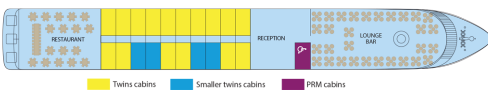

MS Vivaldi

5 anchors - Danube River - 88 cabins

MS Vivaldi

The MS Vivaldi sails on the Danube River.

Interior design

Cabins

- Middle Deck 1 double bed 10 m²
- Middle Deck 2 beds - disabled person 9 m²
- Middle deck 2 adjustable twin beds 10 m²
- Main Deck 1 double bed 10 m²
- Main deck 2 adjustable twin beds 10 m²
- Upper Deck 1 double bed 10 m²
- Upper deck 2 adjustable twin beds 10 m²

Decks and technical details

MAIN DECK 26 cabins

MIDDLE DECK 21 cabins

UPPER DECK 41 cabins

Year Built : 2009
Guest capacity : 176
Number of cabins : 88
Width : 11.40
Length : 110
Number of decks : 3
Elevators
Cabins outside
PRM cabins

SUN DECK

MIDDLE DECK : RESTAURANT - RECEPTION DESK - LOUNGE BAR WITH DANCEFLOOR

UPPER DECK : PIANORAMABAR - TERRACE

SUN DECK : FITNESS - SUN DECK