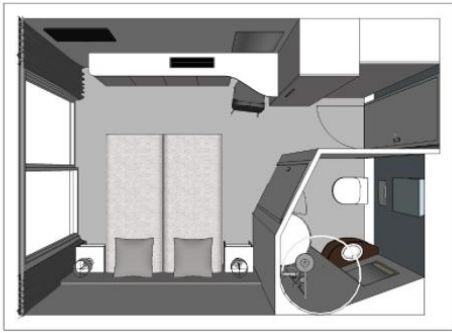

MS Vivaldi

5 anchors - Danube River - 88 cabins

MS Vivaldi

The MS Vivaldi sails on the Danube River.

Interior design

Cabins

- Middle Deck 1 double bed 10 m²
- Middle Deck 2 beds - disabled person 9 m²
- Middle deck 2 adjustable twin beds 10 m²
- Main Deck 1 double bed 10 m²
- Main deck 2 adjustable twin beds 10 m²
- Upper Deck 1 double bed 10 m²
- Upper deck 2 adjustable twin beds 10 m²

Cabins equipments

- TV
- Telephone (for internal calls only)
- Bathroom with shower and toilet
- Towels
- Safe
- Independent air-conditioning
- Electricity 220V
- Wi-Fi

Please note that there is no laundry service on board the ship.

Decks and technical details

MAIN DECK 26 cabins

MIDDLE DECK 21 cabins

UPPER DECK 41 cabins

Year Built : 2009
Guest capacity : 176
Number of cabins : 88
Width : 11.40
Length : 110
Number of decks : 3
Elevators
Cabins outside
PRM cabins