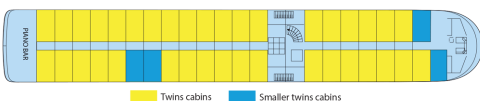

MS Vivaldi

5 anchors - Danube River - 88 cabins

MS Vivaldi

The MS Vivaldi sails on the Danube River.

Interior design

Cabins

- Middle Deck 1 double bed 10 m²
- Middle Deck 2 beds - disabled person 9 m²
- Middle deck 2 adjustable twin beds 10 m²
- Main Deck 1 double bed 10 m²
- Main deck 2 adjustable twin beds 10 m²
- Upper Deck 1 double bed 10 m²
- Upper deck 2 adjustable twin beds 10 m²

Decks and technical details

MAIN DECK 26 cabins

MIDDLE DECK 21 cabins

UPPER DECK 41 cabins

Year Built : 2009
Guest capacity : 176
Number of cabins : 88
Width : 11.40
Length : 110
Number of decks : 3
Elevators
Cabins outside
PRM cabins

SUN DECK

MIDDLE DECK : RESTAURANT - RECEPTION DESK - LOUNGE BAR WITH DANCEFLOOR

UPPER DECK : PIANORAMABAR - TERRACE

SUN DECK : FITNESS - SUN DECK