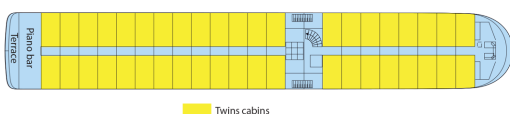

MS Beethoven

4 anchors - Rhine and Danube Rivers - 90 cabins

MS Beethoven

MS Beethoven sails on the Danube and Rhine Rivers.

Interior design

Cabins

- Middle Deck 1 double bed 13 m²
- Middle Deck 1 double bed - disabled person 16 m²
- Middle deck 2 adjustable twin beds 13 m²
- Main Deck 1 double bed 13 m²
- Main deck 2 adjustable twin beds 13 m²
- Upper Deck 1 double bed 13 m²
- Upper deck 2 adjustable twin beds 13 m²

Decks and technical details

MAIN DECK 21 cabines

MIDDLE DECK 27 cabines

UPPER DECK 42 cabines

Year Built : 2004

Year Renovated : 2010

Guest capacity : 180

Number of cabins : 90

Width : 11.40

Length : 110

Number of crew members : 34

Number of decks : 3

Elevators

Cabins outside

PRM cabins

SUN DECK

MAIN DECK : RESTAURANT

MIDDLE DECK : RECEPTION DESK - LOUNGE BAR WITH DANCEFLOOR

UPPER DECK : PIANORAMABAR - TERRACE - LIBRARY

SUN DECK : FITNESS - SUN DECK