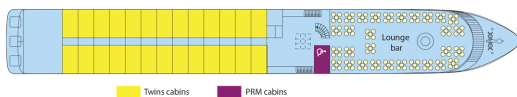

MS Beethoven

4 anchors - Rhine and Danube Rivers - 90 cabins

MS Beethoven

MS Beethoven sails on the Danube and Rhine Rivers.

Interior design

Cabins

- Middle Deck 1 double bed 13 m²
- Middle Deck 1 double bed - disabled person 16 m²
- Middle deck 2 adjustable twin beds 13 m²
- Main Deck 1 double bed 13 m²
- Main deck 2 adjustable twin beds 13 m²
- Upper Deck 1 double bed 13 m²
- Upper deck 2 adjustable twin beds 13 m²

Decks and technical details

MAIN DECK 21 cabines

MIDDLE DECK 27 cabines

UPPER DECK 42 cabines

Year Built : 2004

Year Renovated : 2010

Guest capacity : 180

Number of cabins : 90

Width : 11.40

Length : 110

Number of crew members : 34

Number of decks : 3

Elevators

Cabins outside

PRM cabins

SUN DECK