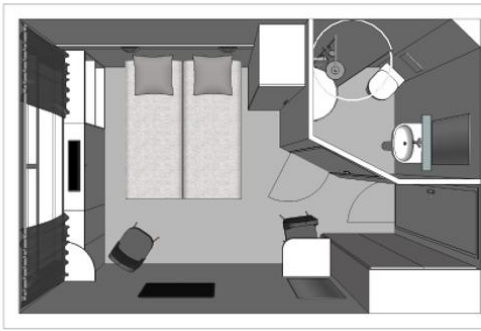

MS Beethoven

4 anchors - Rhine and Danube Rivers - 90 cabins

MS Beethoven

MS Beethoven sails on the Danube and Rhine Rivers.

Interior design

Cabins

- Middle Deck 1 double bed 13 m²
- Middle Deck 1 double bed - disabled person 16 m²
- Middle deck 2 adjustable twin beds 13 m²
- Main Deck 1 double bed 13 m²
- Main deck 2 adjustable twin beds 13 m²
- Upper Deck 1 double bed 13 m²
- Upper deck 2 adjustable twin beds 13 m²

Cabins equipments

- TV
- Telephone (for internal calls only)
- Bathroom with shower and toilet
- Towels
- Safe
- Independent air-conditioning
- Electricity 220V
- Wi-Fi

Please note that there is no laundry service on board the ship.

Decks and technical details

MAIN DECK 21 cabines

MIDDLE DECK 27 cabines

UPPER DECK 42 cabines

Year Built : 2004

Year Renovated : 2010

Guest capacity : 180

Number of cabins : 90