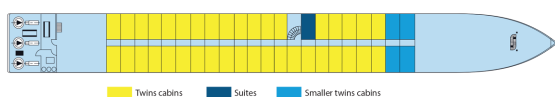

MS Rhone Princess

4 anchors - Rhone River - 69 cabins

MS Rhone Princess

MS Rhone Princess sails on the Rhone River.

Interior design

Cabins

- Main deck 2 adjustable twin beds 13 m²
- Suiet main deck 2 adjustable twin beds 20 m²
- Upper deck 2 adjustable twin beds 13 m²

Decks and technical details

MAIN DECK 43 cabins

Year Built : 2001
Year Renovated : 2011
Guest capacity : 138
Number of cabins : 69
Width : 11.40
Length : 110
Number of decks : 2
Cabins outside

UPPER DECK 26 cabins