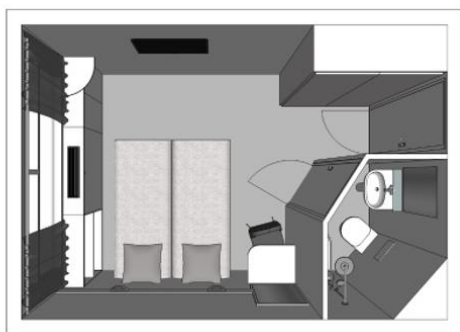

MS Rhone Princess

4 anchors - Rhone River - 69 cabins

MS Rhone Princess

MS Rhone Princess sails on the Rhone River.

Interior design

Cabins

- Main deck 2 adjustable twin beds 13 m²
- Suiet main deck 2 adjustable twin beds 20 m²
- Upper deck 2 adjustable twin beds 13 m²

Cabins equipments

- TV
- Telephone (for internal calls only)
- Bathroom with shower and toilet
- Towels
- Safe
- Independent air-conditioning
- Electricity 220V
- Wi-Fi

Please note that there is no laundry service on board the ship.

Decks and technical details

MAIN DECK 43 cabins

Year Built : 2001
Year Renovated : 2011
Guest capacity : 138
Number of cabins : 69
Width : 11.40
Length : 110
Number of decks : 2
Cabins outside

UPPER DECK 26 cabins