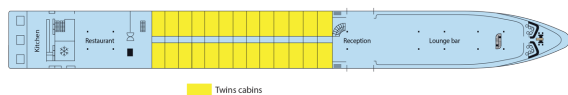

MS Rhone Princess

4 anchors - Rhone River - 69 cabins

MS Rhone Princess

MS Rhone Princess sails on the Rhone River.

Interior design

Cabins

- Main deck 2 adjustable twin beds 13 m²
- Suiet main deck 2 adjustable twin beds 20 m²
- Upper deck 2 adjustable twin beds 13 m²

Decks and technical details

MAIN DECK 43 cabins

Year Built : 2001
Year Renovated : 2011
Guest capacity : 138
Number of cabins : 69
Width : 11.40
Length : 110
Number of decks : 2
Cabins outside

UPPER DECK 26 cabins