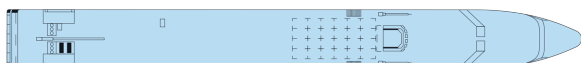

UPPER DECK : RESTAURANT - RECEPTION DESK - LOUNGE BAR WITH DANCEFLOOR

SUN DECK : FITNESS - SUN DECK