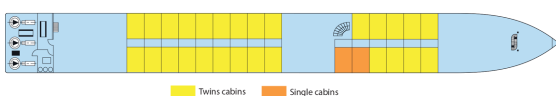

MS Lafayette

5 anchors - Rhine River and tributaries - 43 cabins

MS Lafayette

The MS Lafayette sails on the Rhine River and tributaries

Interior design

Cabins

- Main Deck 1 double bed 14 m²
- Main deck 1 single bed 9 m²
- Main deck 2 adjustable twin beds 14 m²
- Upper Deck 1 double bed - disabled person 14 m²
- Upper deck 1 single bed 9 m²
- Upper deck 2 adjustable twin beds 11 m²

Decks and technical details

MAIN DECK 29 cabins

Twins cabins Single cabins

Year Built : 1992
Year Renovated : 2014
Guest capacity : 82
Number of cabins : 43
Width : 10
Length : 90
Number of decks : 2
Cabins outside PRM cabins