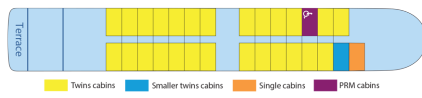

Interior design

Cabins

- Reception deck 2 beds 10 m²
- Reception deck 2 adjustable twin beds 11 m²
- Lower deck 2 adjustable twin beds - portholes 11 m²
- Main deck 2 adjustable twin beds - portholes 11 m²
- Main deck 2 beds - portholes 10 m²
- Upper Deck 1 double bed 10 m²
- Upper deck 1 single bed 8 m²
- Upper deck 2 adjustable twin beds 11 m²
- Upper Deck 1 double bed - disabled person 11 m²

Decks and technical details

LOWER DECK 23 cabins

MAIN DECK 25 cabins

EMBARKATION DECK 22 cabins

Year Built : 2007
Year Renovated : 2017
Guest capacity : 197
Number of cabins : 99
Width : 11.9
Length : 103.5
Number of crew members : 48
Number of decks : 4
Elevators
Cabins outside
PRM cabins
Jacuzzi

UPPER DECK 29 cabins

SUN DECK

MAIN DECK : RESTAURANT

EMBARKATION DECK : RECEPTION DESK - LOUNGE BAR WITH DANCEFLOOR

UPPER DECK : PIANORAMABAR - TERRACE

SUN DECK : FITNESS - JACUZZI - BAR - SUN DECK