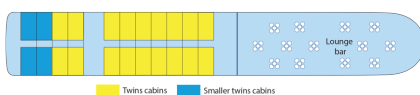

Interior design

Cabins

- Reception deck 2 beds 10 m²
- Reception deck 2 adjustable twin beds 11 m²
- Lower deck 2 adjustable twin beds - portholes 11 m²
- Main deck 2 adjustable twin beds - portholes 11 m²
- Main deck 2 beds - portholes 10 m²
- Upper Deck 1 double bed 10 m²
- Upper deck 1 single bed 8 m²
- Upper deck 2 adjustable twin beds 11 m²
- Upper Deck 1 double bed - disabled person 11 m²

Decks and technical details

LOWER DECK 23 cabins

MAIN DECK 25 cabins

EMBARKATION DECK 22 cabins

Year Built : 2007
Year Renovated : 2017
Guest capacity : 197
Number of cabins : 99
Width : 11.9
Length : 103.5
Number of crew members : 48
Number of decks : 4
Elevators
Cabins outside
PRM cabins
Jacuzzi

UPPER DECK 29 cabins

SUN DECK

MAIN DECK : RESTAURANT

EMBARKATION DECK : RECEPTION DESK - LOUNGE BAR WITH DANCEFLOOR

UPPER DECK : PIANORAMABAR - TERRACE

SUN DECK : FITNESS - JACUZZI - BAR - SUN DECK