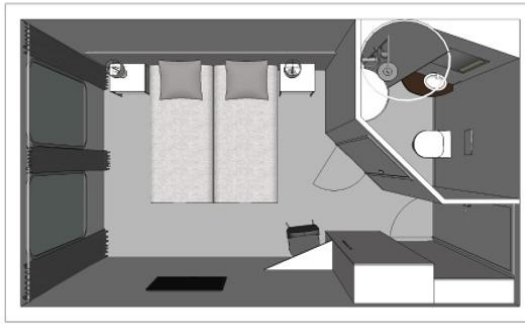

Interior design

Cabins

- Reception deck 2 beds 10 m²
- Reception deck 2 adjustable twin beds 11 m²
- Lower deck 2 adjustable twin beds - portholes 11 m²
- Main deck 2 adjustable twin beds - portholes 11 m²
- Main deck 2 beds - portholes 10 m²
- Upper Deck 1 double bed 10 m²
- Upper deck 1 single bed 8 m²
- Upper deck 2 adjustable twin beds 11 m²
- Upper Deck 1 double bed - disabled person 11 m²

Cabins equipments

- TV
- Telephone (for internal calls only)
- Bathroom with shower and toilet
- Towels
- Safe
- Independent air-conditioning
- Electricity 220V
- Wi-Fi

Please note that there is no laundry service on board the ship.

Decks and technical details

LOWER DECK 23 cabins

MAIN DECK 25 cabins

EMBARKATION DECK 22 cabins

Year Built : 2007
Year Renovated : 2017
Guest capacity : 197
Number of cabins : 99
Width : 11.9
Length : 103.5
Number of crew members : 48
Number of decks : 4
Elevators
Cabins outside
PRM cabins
Jacuzzi