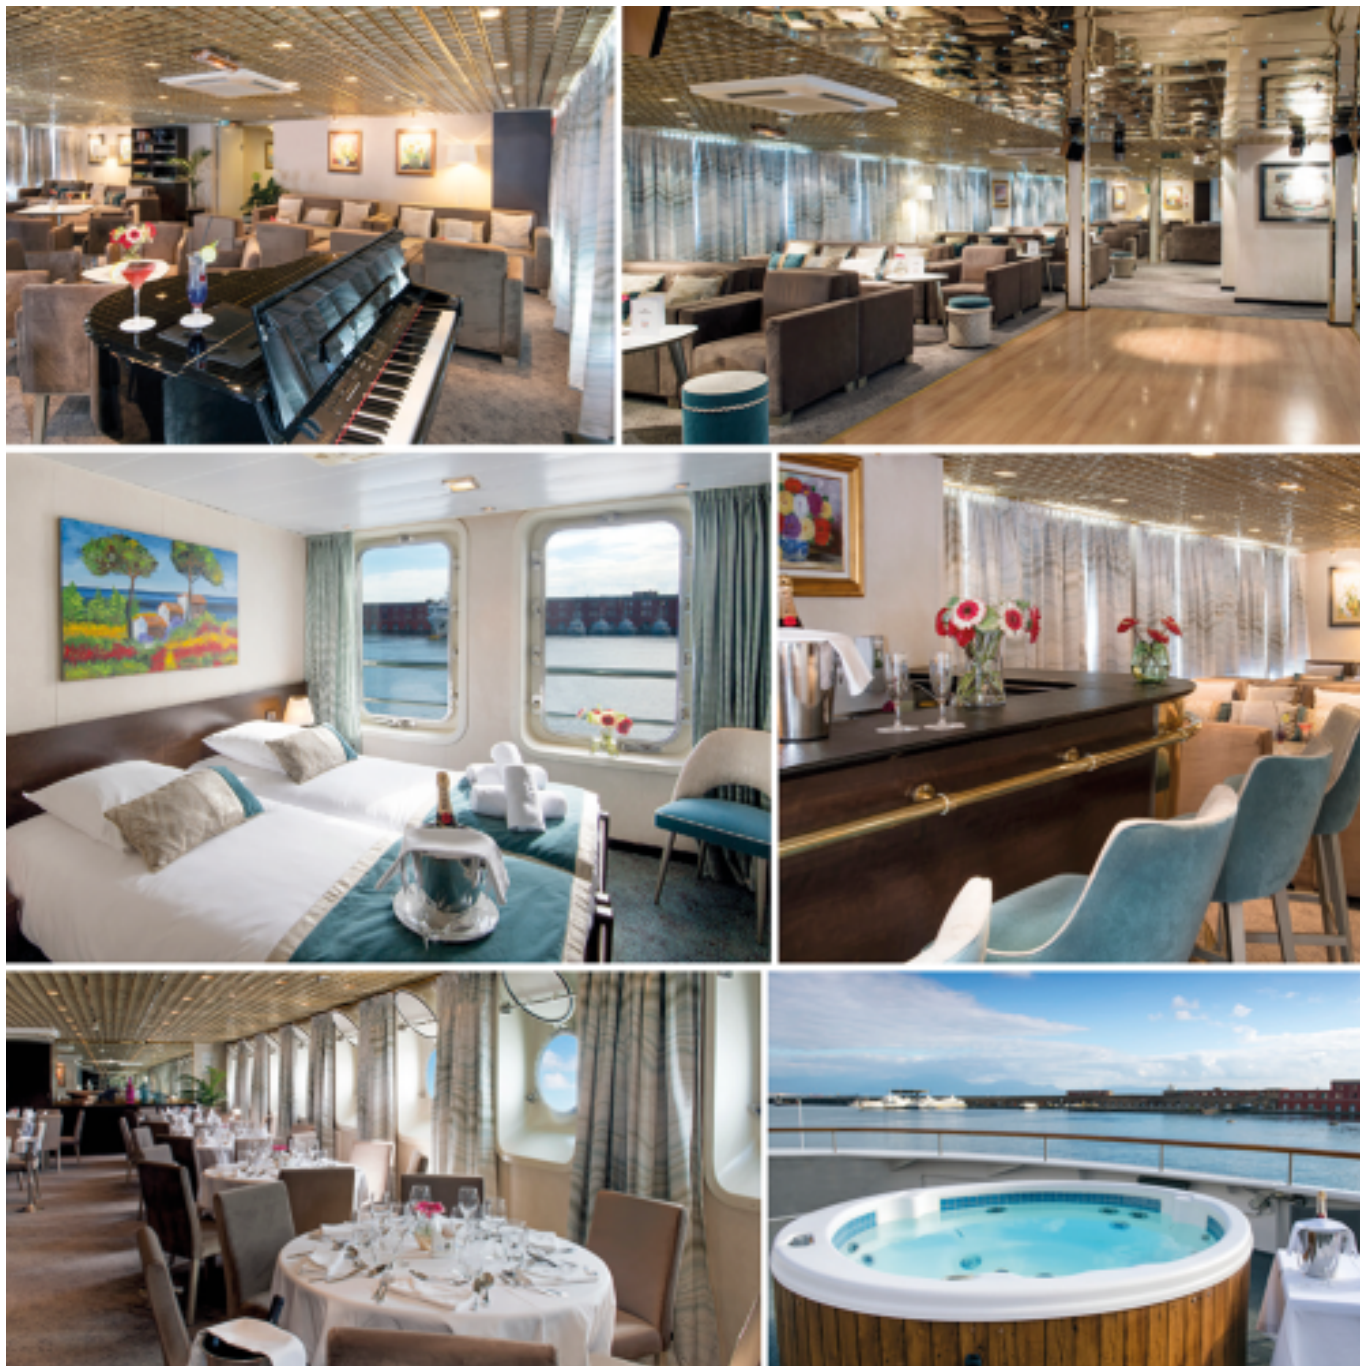

MV La Belle de l'Adriatique

5 anchors - Maritime coasts - 99 cabins

MV La Belle de l'Adriatique

The **MV La Belle de l'Adriatique** sails along maritime coasts : Croatia, Greek islands, Montenegro and Albania.

Interior design

Cabins

- Reception deck 2 beds 10 m²
- Reception deck 2 adjustable twin beds 11 m²
- Lower deck 2 adjustable twin beds - portholes 11 m²
- Main deck 2 adjustable twin beds - portholes 11 m²
- Main deck 2 beds - portholes 10 m²
- Upper Deck 1 double bed 10 m²
- Upper deck 1 single bed 8 m²
- Upper deck 2 adjustable twin beds 11 m²
- Upper Deck 1 double bed - disabled person 11 m²

UPPER DECK 29 cabins

SUN DECK

MAIN DECK : RESTAURANT

EMBARKATION DECK : RECEPTION DESK - LOUNGE BAR WITH DANCEFLOOR

UPPER DECK : PIANORAMABAR - TERRACE

SUN DECK : FITNESS - JACUZZI - BAR - SUN DECK